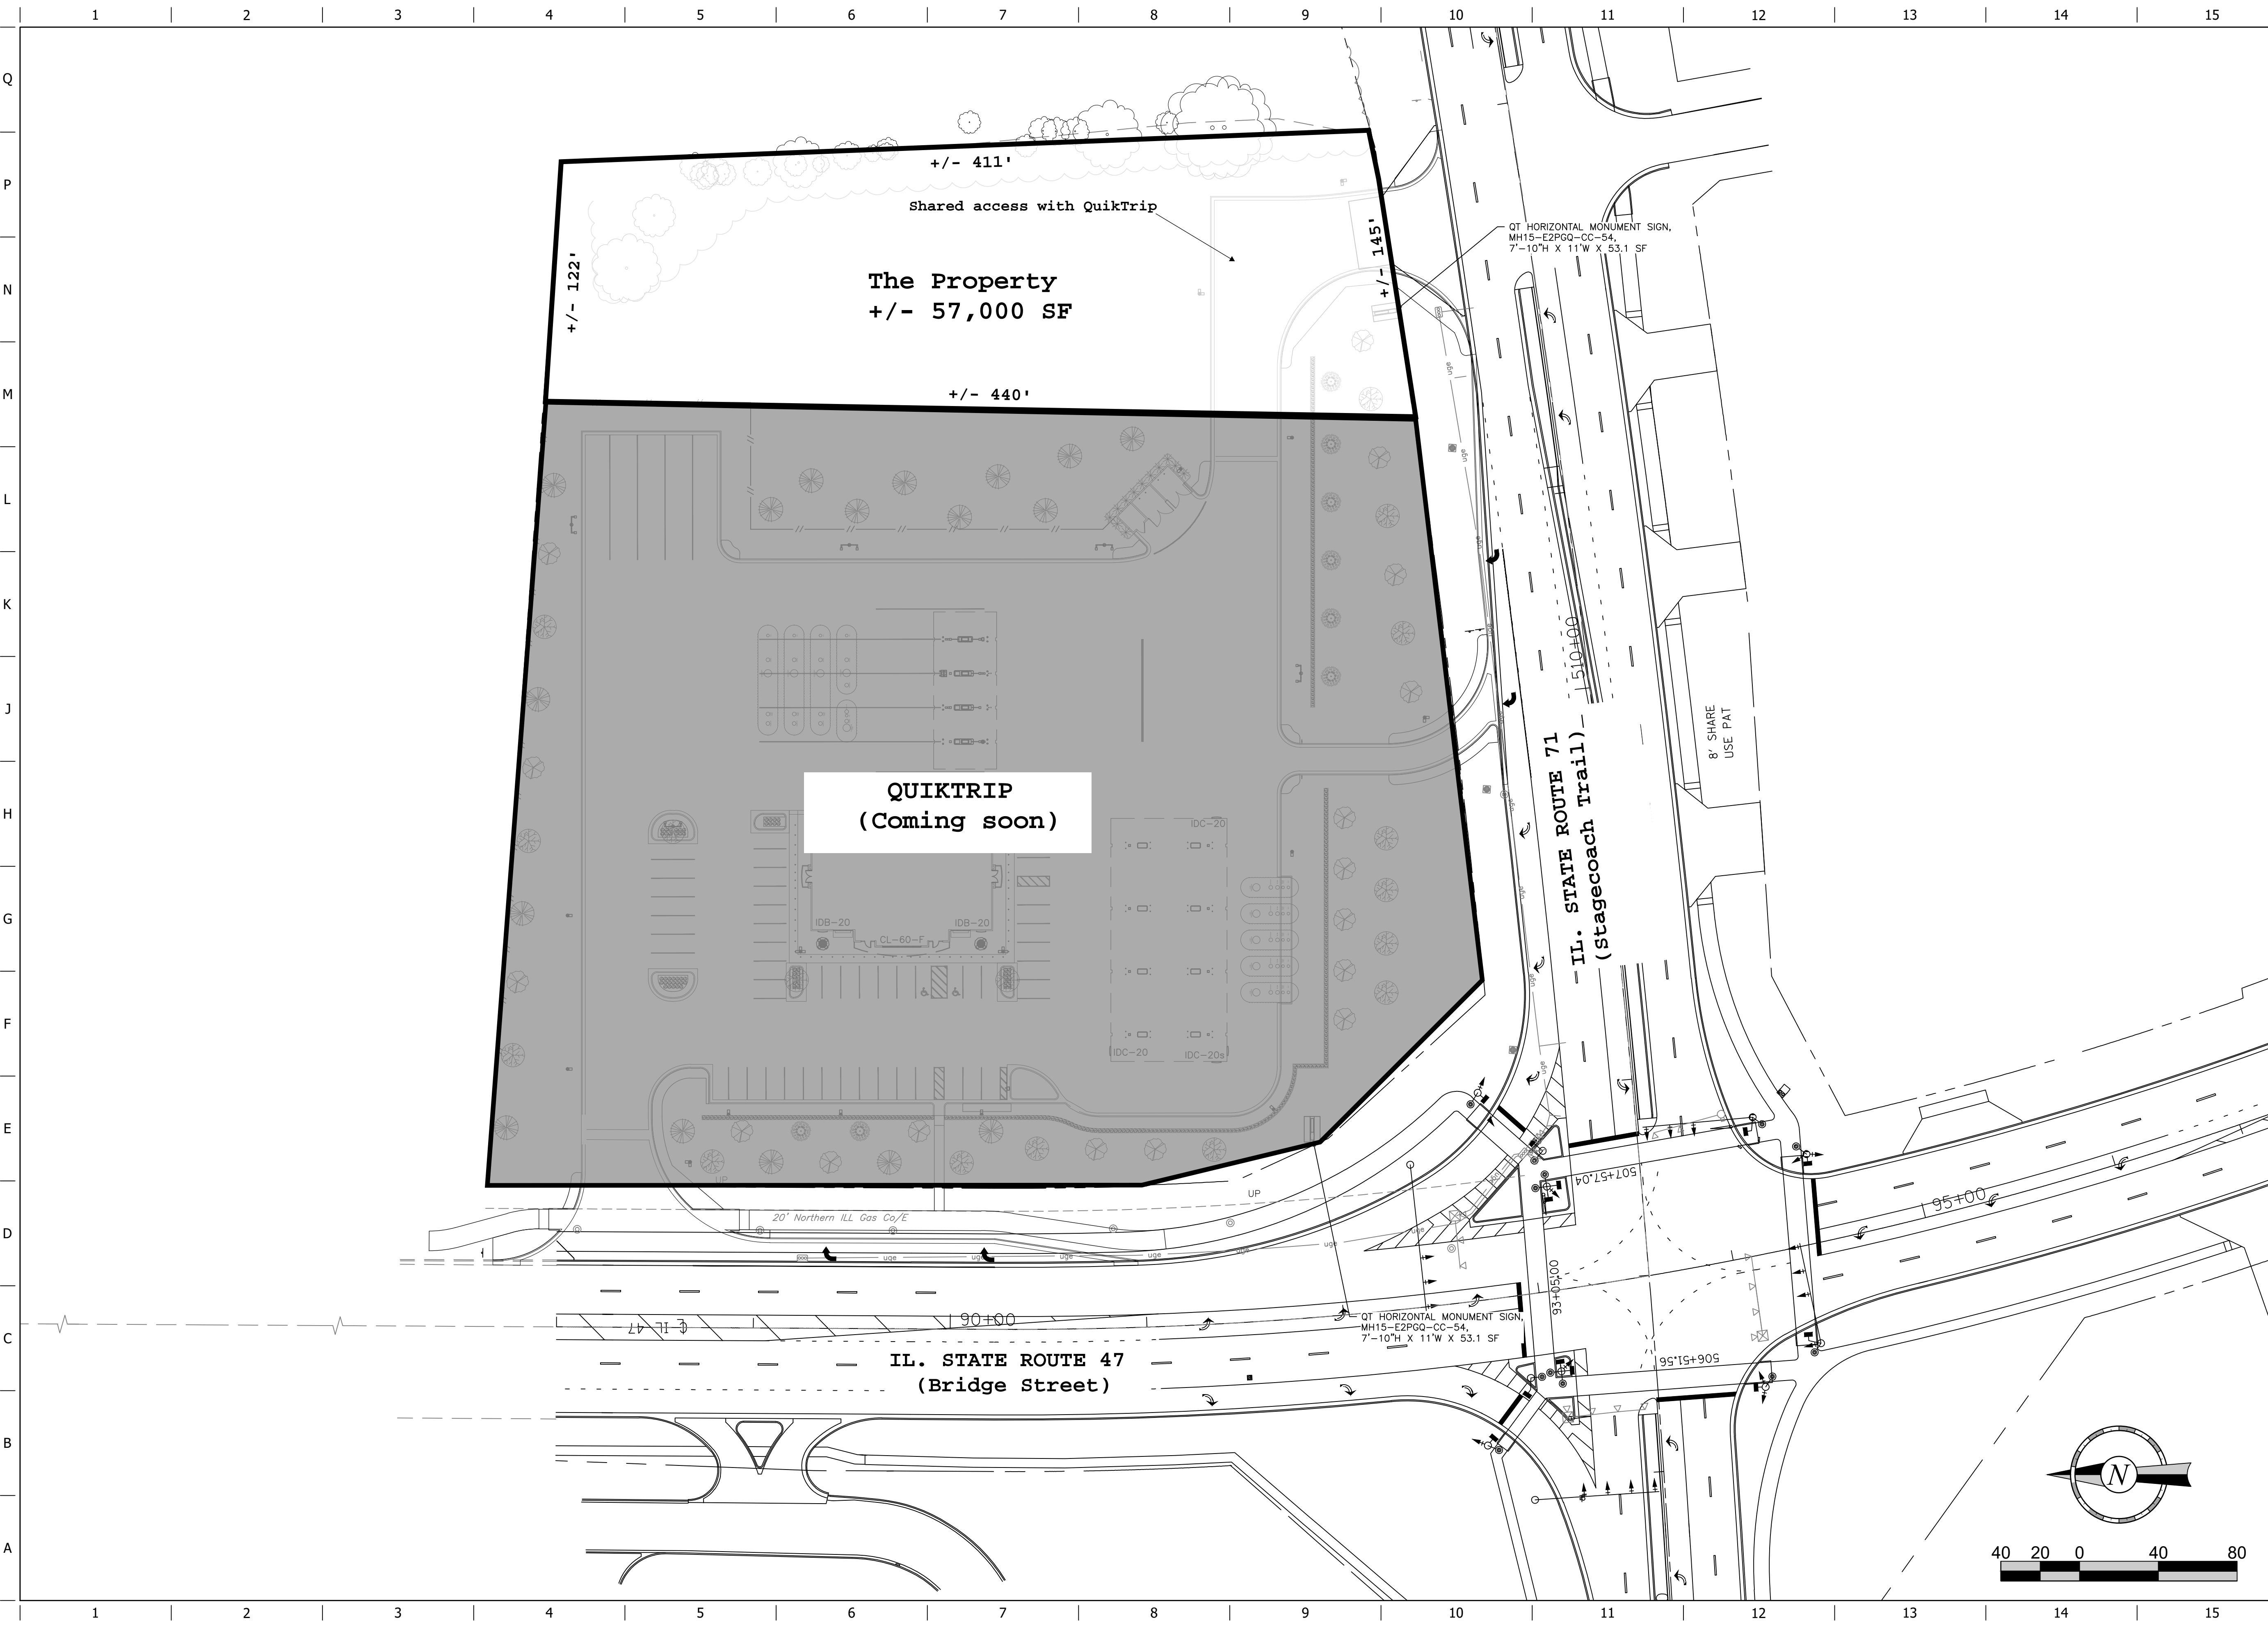

FILE LOCATION: C:\Civi 3D Projects\QT7318 Yorkville, IL\89-7318 Civi.dwg TAB NAME: ET Signage USER: cadinal SAVED: 8/31/2023 11:18 AM PLOTTED: 8/31/2023 11:19 AM

+/- 411'
Shared access with QuikTrip
The Property
+/- 57,000 SF
+/- 122'
+/- 145'
+/- 440'

QUIKTRIP
(Coming soon)

IL. STATE ROUTE 71
(Stagecoach Trail)

IL. STATE ROUTE 47
(Bridge Street)

QT HORIZONTAL MONUMENT SIGN,
MH15-E2P00-CC-54,
7'-10"H X 11"W X 53.1 SF

QT HORIZONTAL MONUMENT SIGN,
MH15-E2P00-CC-54,
7'-10"H X 11"W X 53.1 SF

8' SHARE
USE PAT