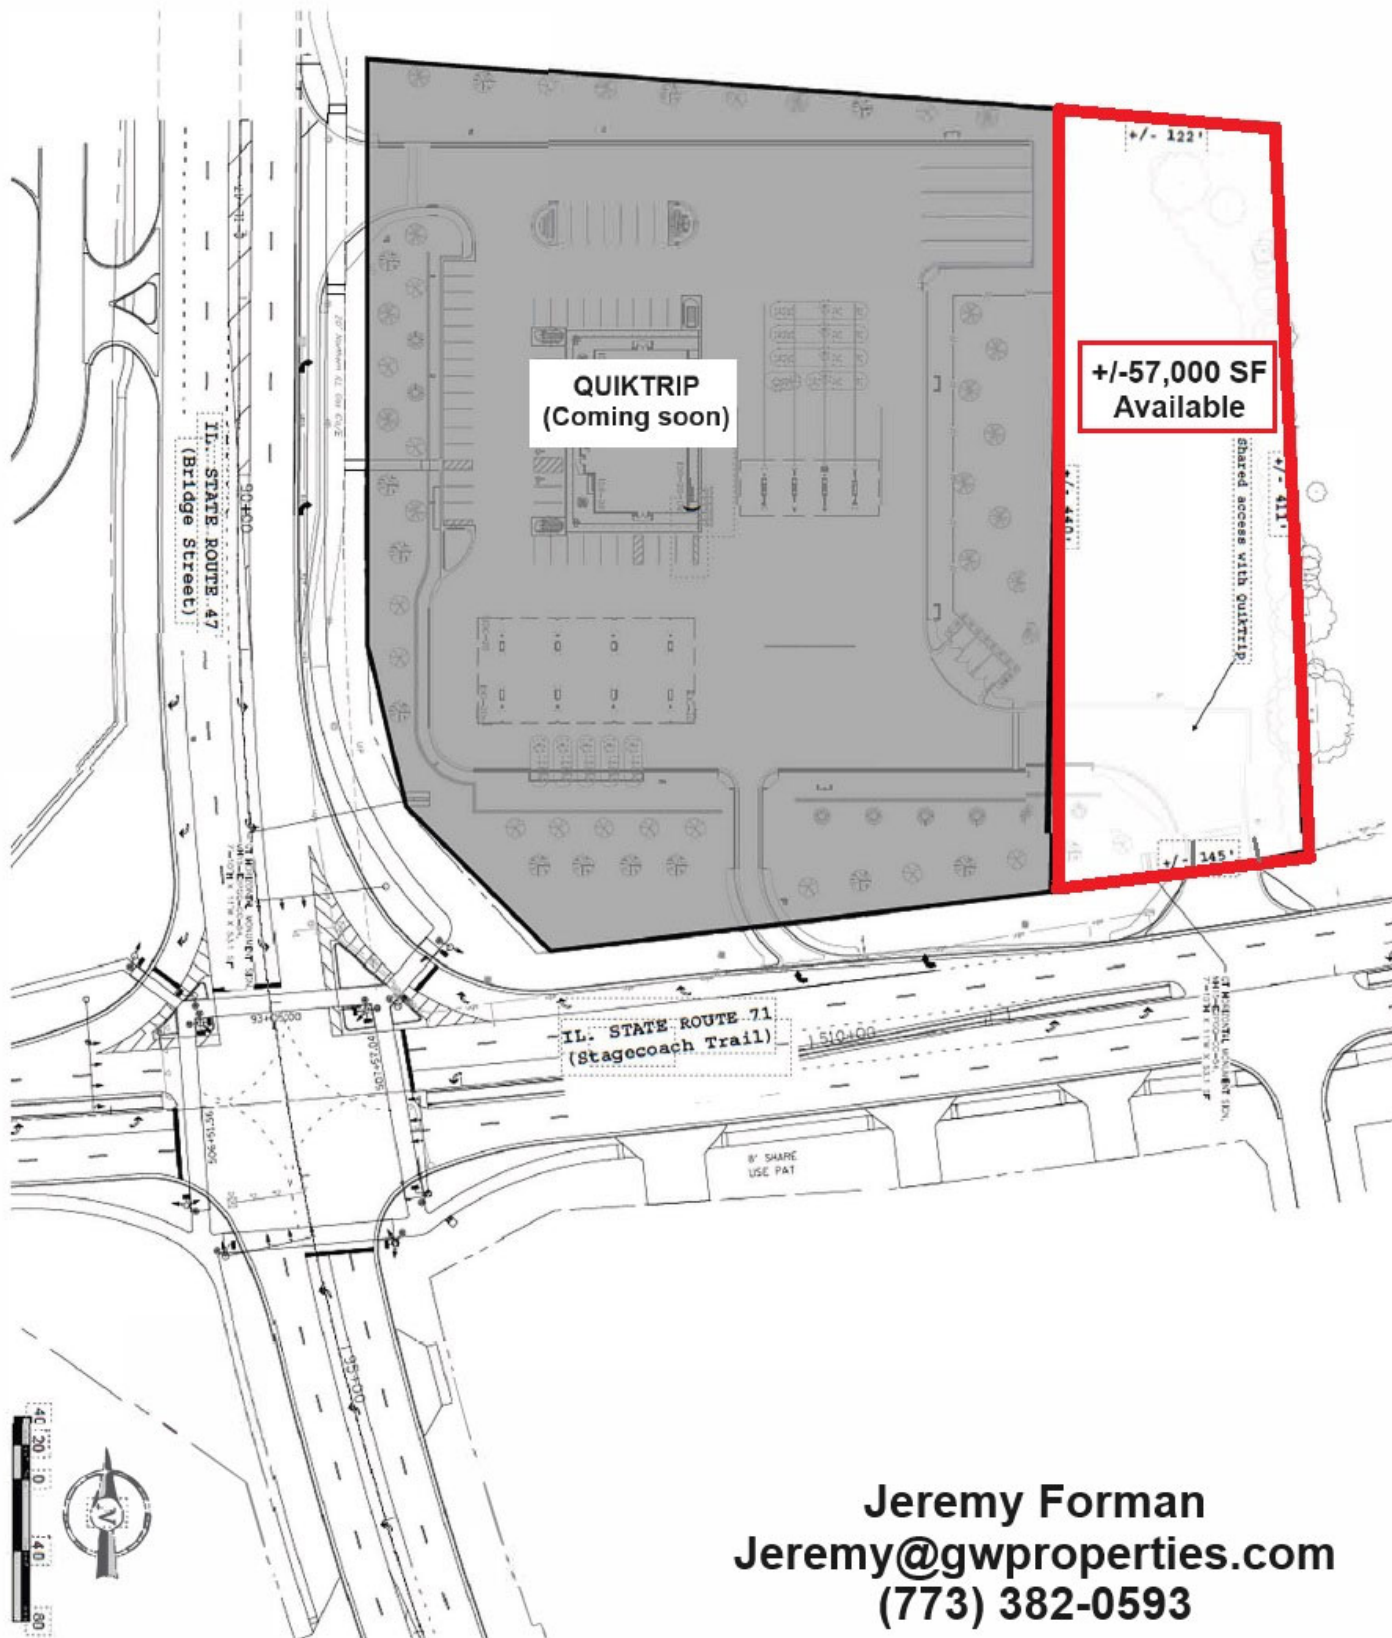

Hwy 47 & Stagecoach, Yorkville, IL

Demos	3 mi Radius	5 mi Radius	10 mi Radius
Population	17,134	34,580	138,078
Employees	5,090	7,266	31,370
Average HH Income	\$134,547	\$142,664	\$137,361

Jeremy Forman
Jeremy@gwproperties.com
(773) 382-0593