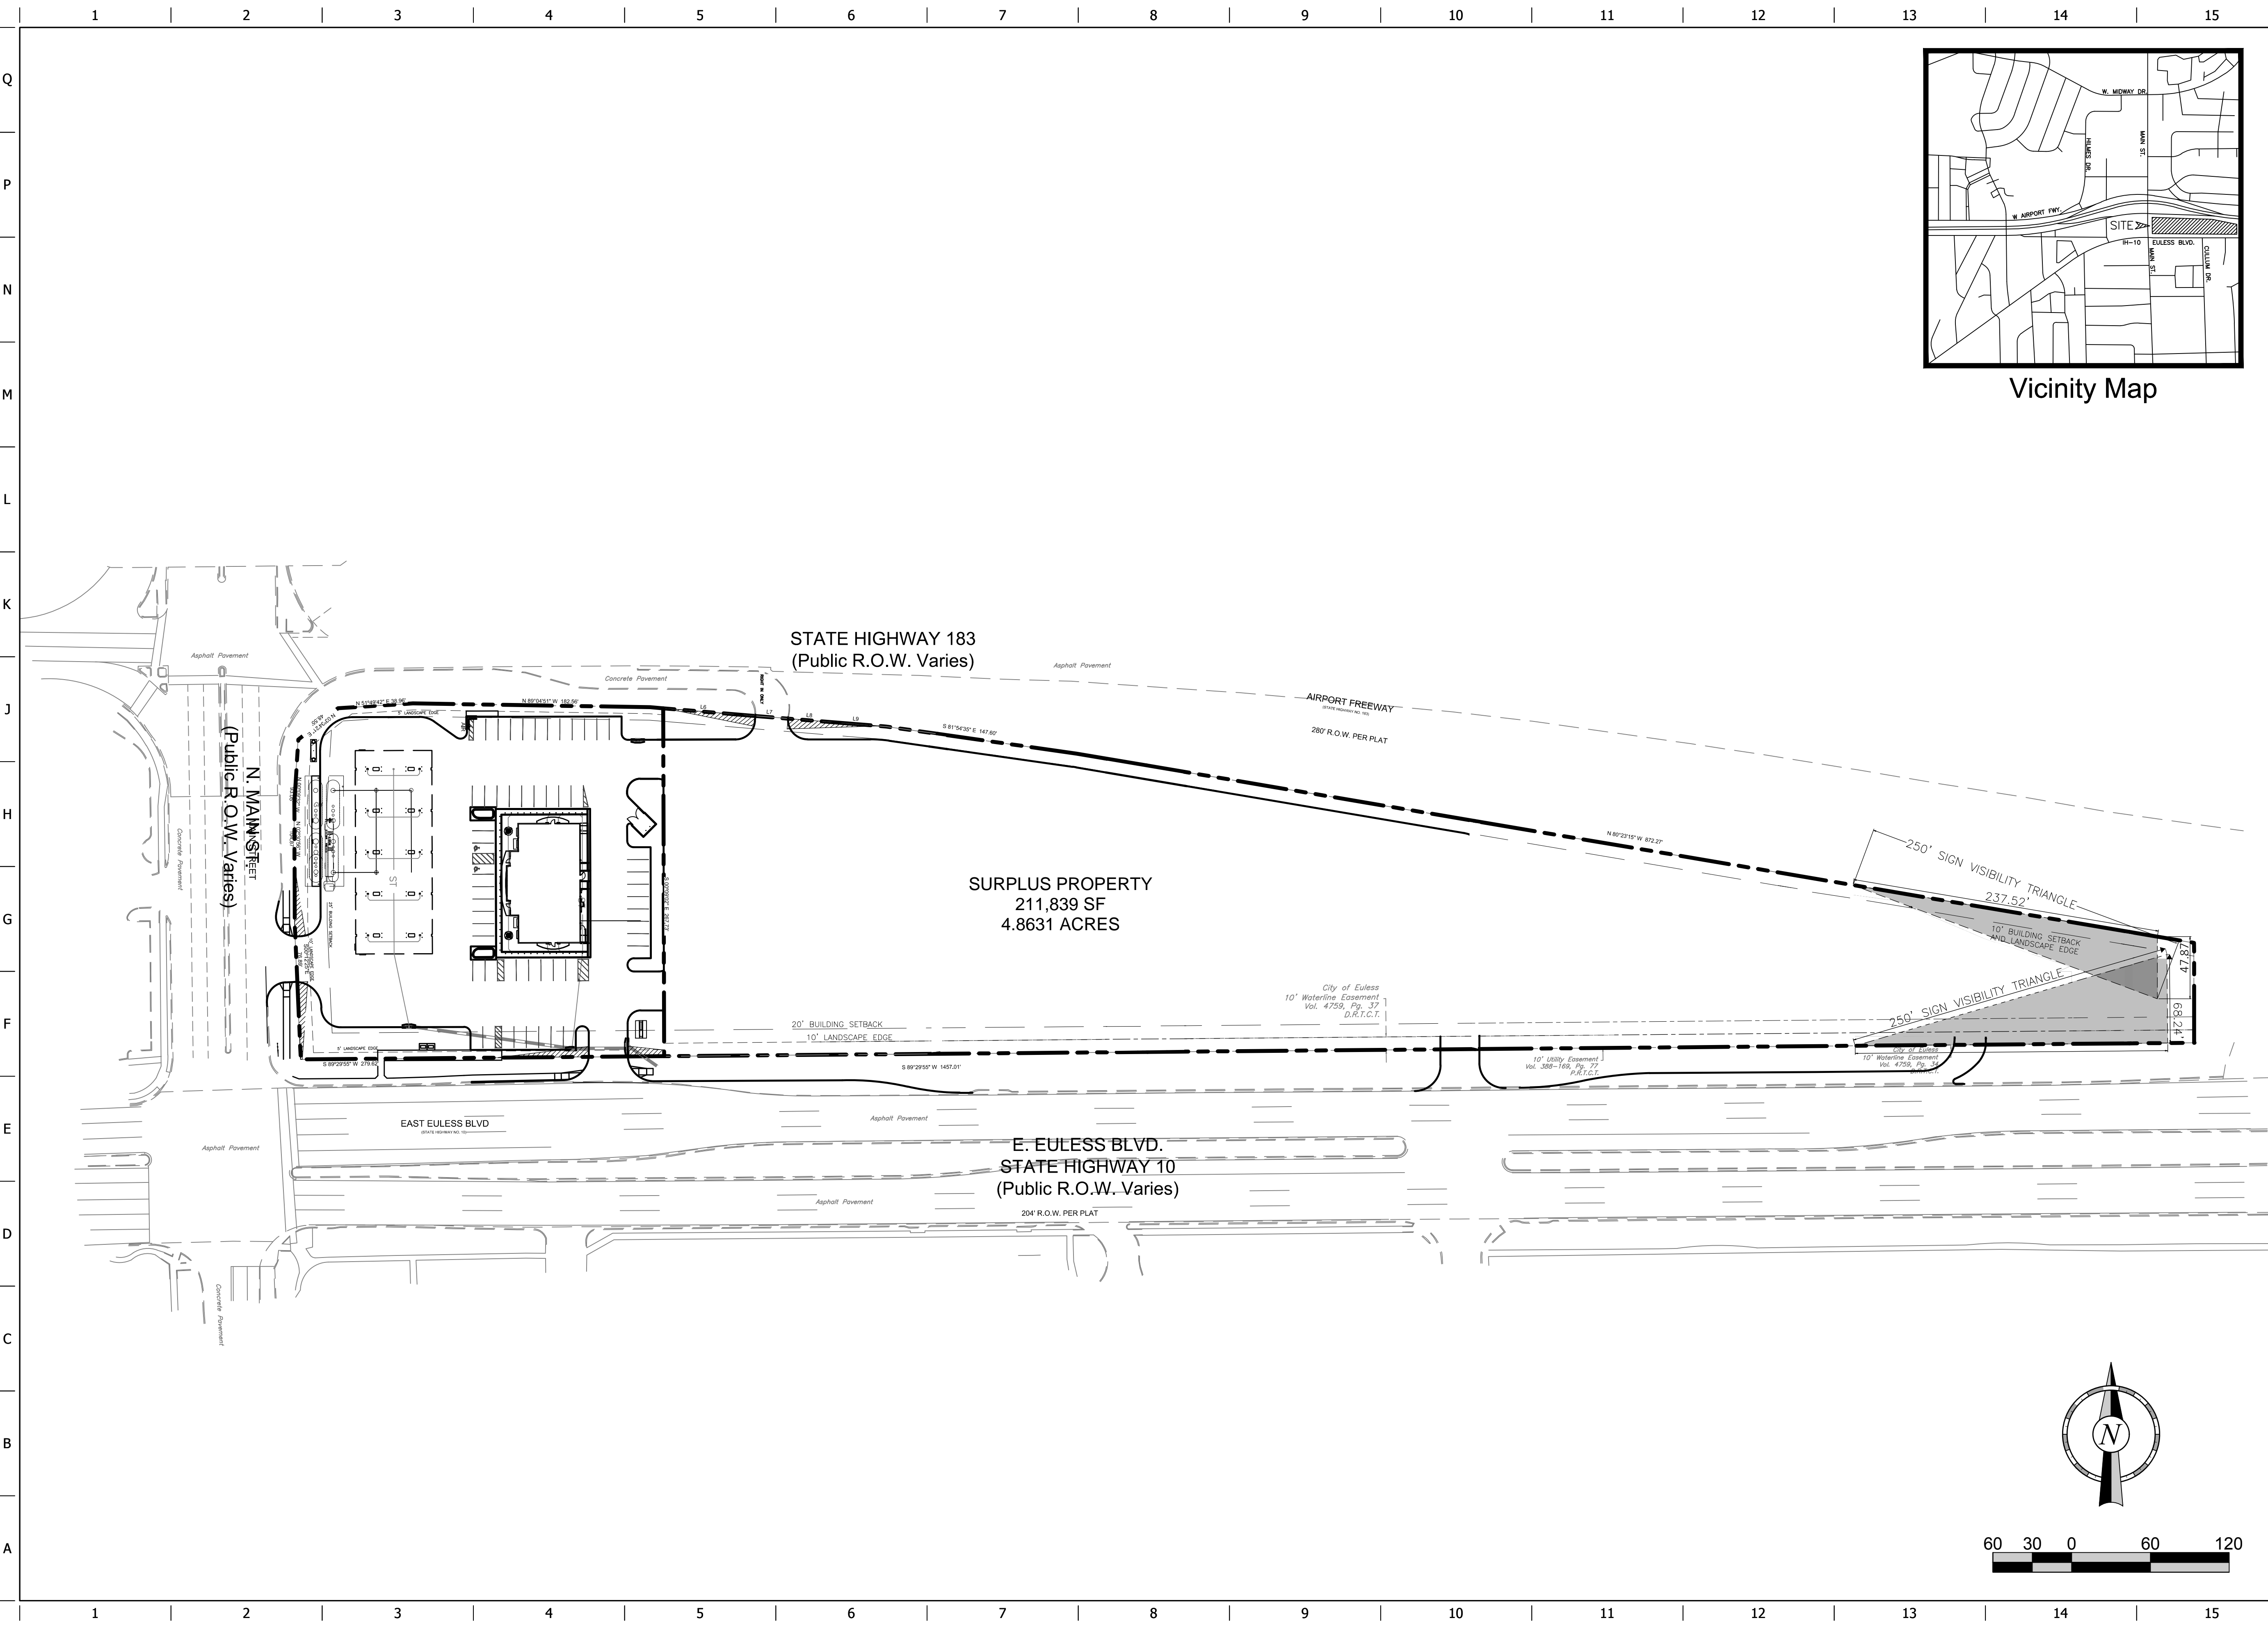

FILE LOCATION: \\QuikTrip\1868 Euleess Main Street\Current Drawings\08-1868 Civil.dwg TAB NAME: Overall Plan Layout USER: Designer5 SAVED: 10/12/2018 2:38 PM PLOTTED: 10/23/2018 10:55 AM

Vicinity Map

PROJECT NO.:

QuikTrip No. 1868-1
N. Main St. & E. Euleess Blvd.
Euleess, Tarrant County, TX 76040

PROTOTYPE:
DIVISION:
VERSION:
DESIGNED BY:
DRAWN BY:
REVIEWED BY:

REV	DATE	DESCRIPTION	ORIGINAL ISSUE DATE:

SHEET TITLE:
SURPLUS PROPERTY

SHEET NUMBER:
1