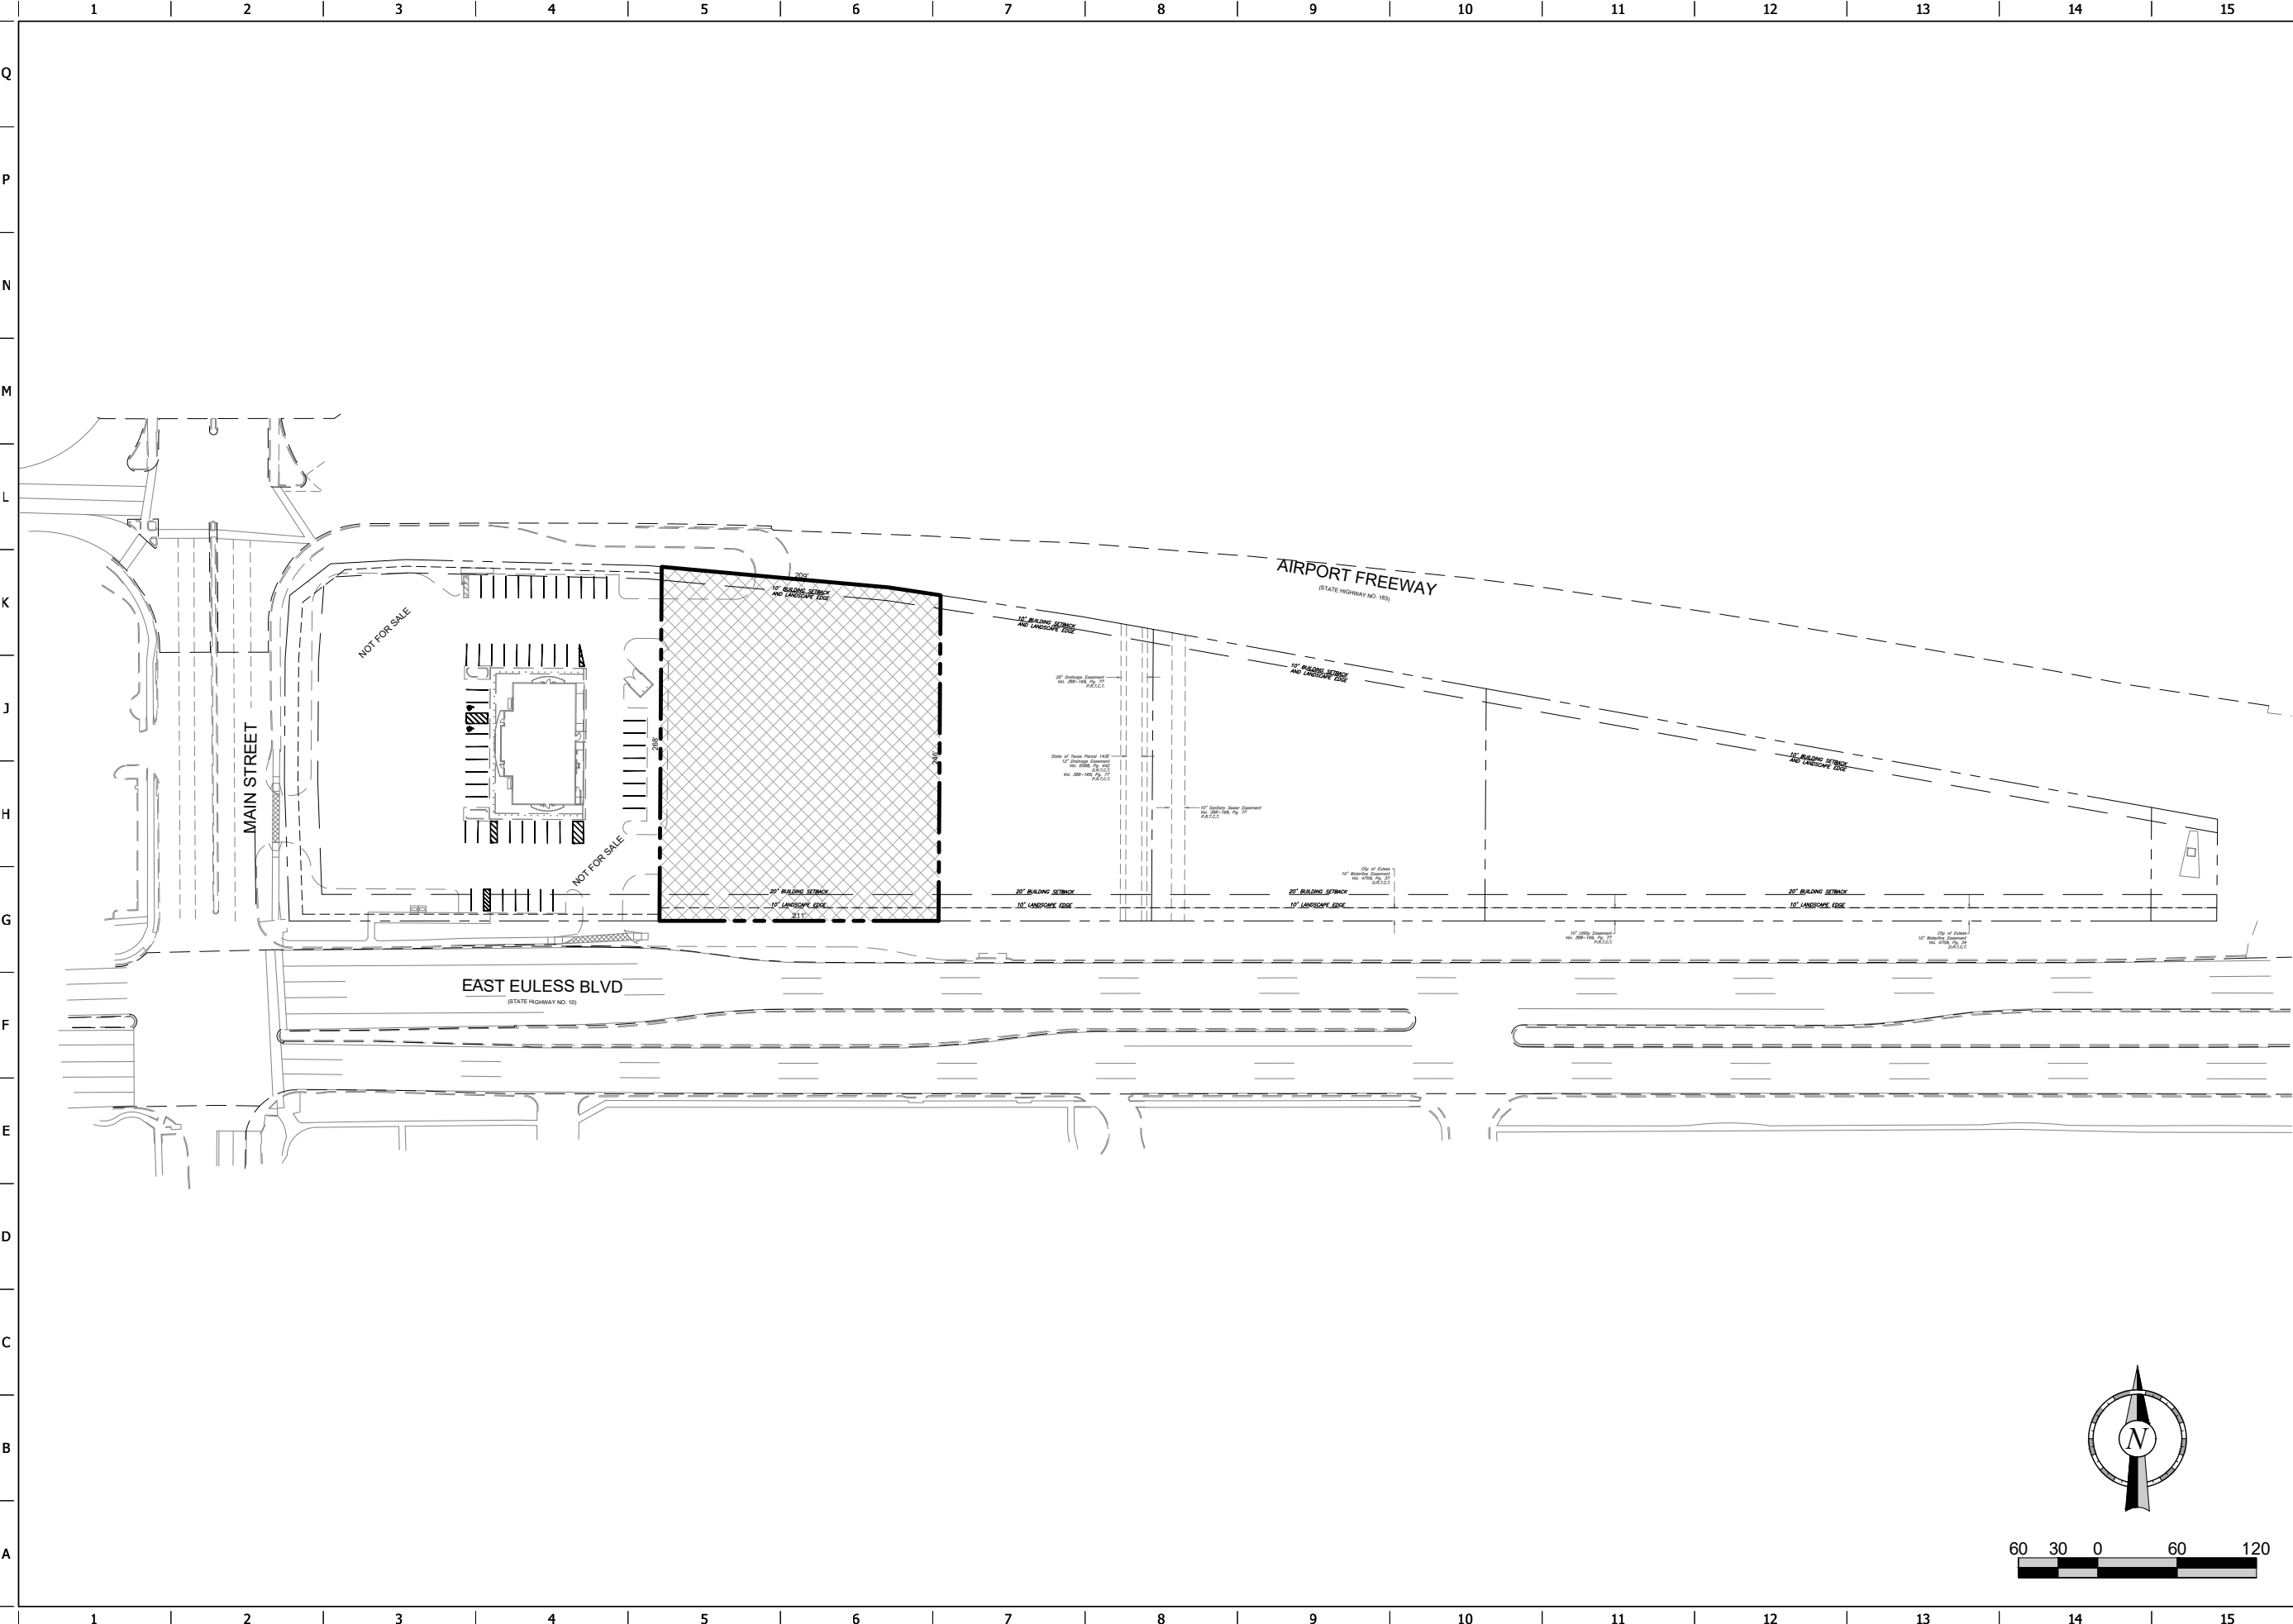

FILE LOCATION: C:\Vaul\OT\08 Dallas\08-Surplus Property Exhibits\08-E1868 Surplus 1.dwg TAB NAME: Overview USER: bwarren SAVED: 2/6/2019 5:21 PM PLOTTED: 2/13/2019 7:34 AM

PROJECT NO.: #####

QuikTrip No. E1868-1
NORTH MAIN STREET & EAST EULESS BOULEVARD
EULESS, TX

PROTOTYPE: P-74 (2/01/13)
DIVISION:
VERSION: 001
DESIGNED BY:
DRAWN BY:
REVIEWED BY:

REV	DATE	DESCRIPTION	ORIGINAL ISSUE DATE:

SHEET TITLE:
SURPLUS PROPERTY

SHEET NUMBER:
1